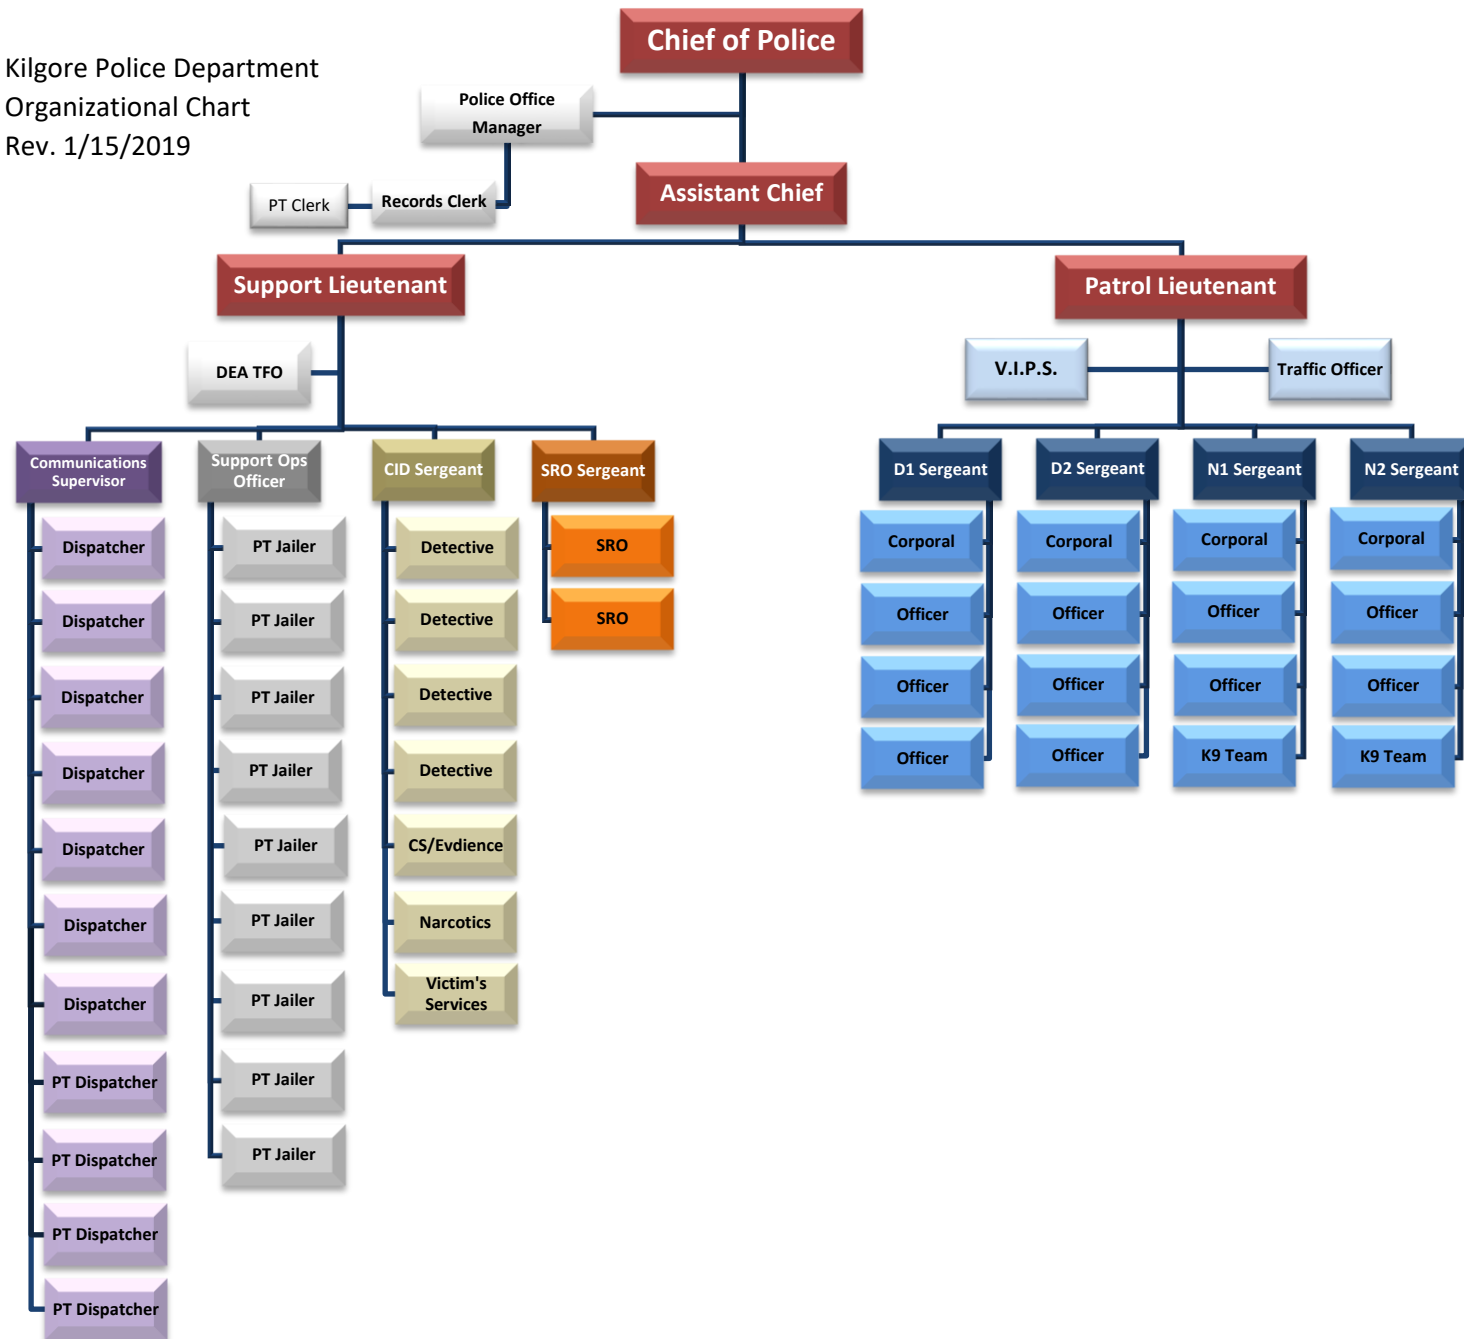

Kilgore Police Department  
Organizational Chart  
Rev. 1/15/2019

<u>Administrative</u> 4 Sworn 3 Non-Sworn 7 Total	<u>Patrol</u> 21 Sworn 0 Non-Sworn 21 Total	<u>Investigative</u> 7 Sworn 1 Non-Sworn 8 Total	<u>School Resource</u> 3 Sworn 0 Non-Sworn 3 Total	<u>Communications</u> 0 Sworn 12 Non-Sworn 12 Total	<u>Narcotics</u> 1 Sworn 0 Non-Sworn 1 Total	<u>Jail</u> 0 Sworn 10 Non-Sworn 10 Total	<u>Authorized Department Positions</u> 36 Sworn 26 Non-Sworn 62 Total
--	--	---	---	--	---	--	--